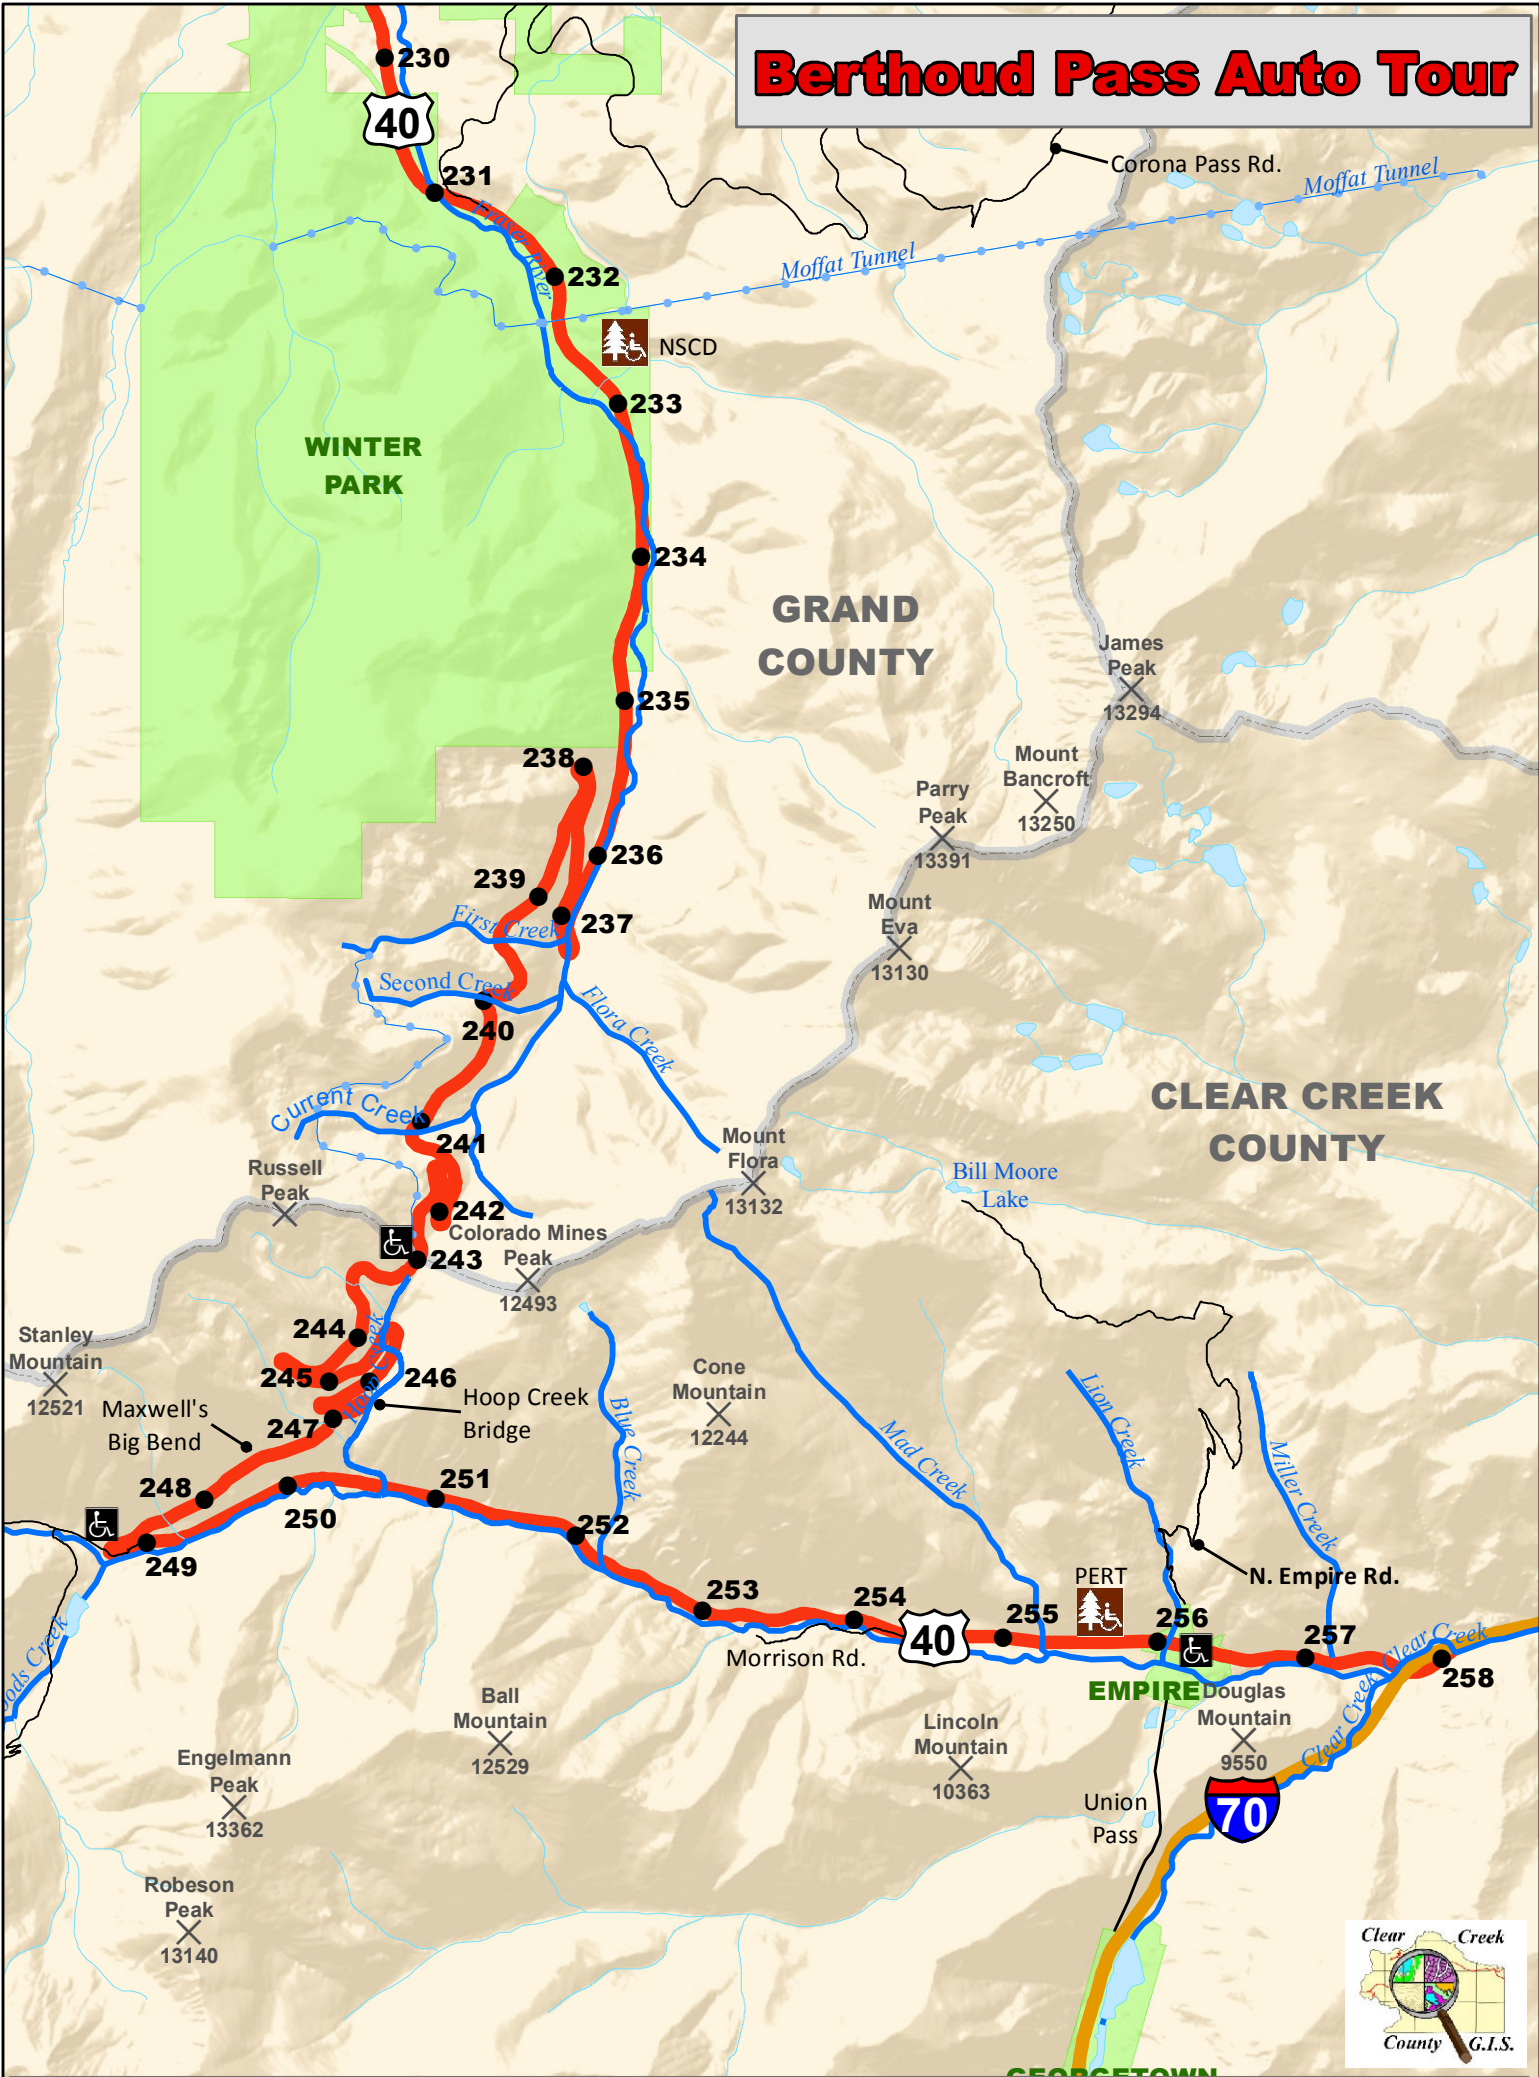

Berthoud Pass Auto Tour

- Interstate 70
- U.S. 40
- US 40 Mileposts
- Municipalities
- Tunnels/Aquaduct
- Streams
- Other Streams
- Accessible Restrooms

This map is visual representation only, do not use for legal purposes. Map is not survey accurate and may not comply with National Mapping Accuracy Standards. Map is based on best available data as of January, 2013.

H:\Arcmap_Projects\spec_proj\AutoTour.mxd