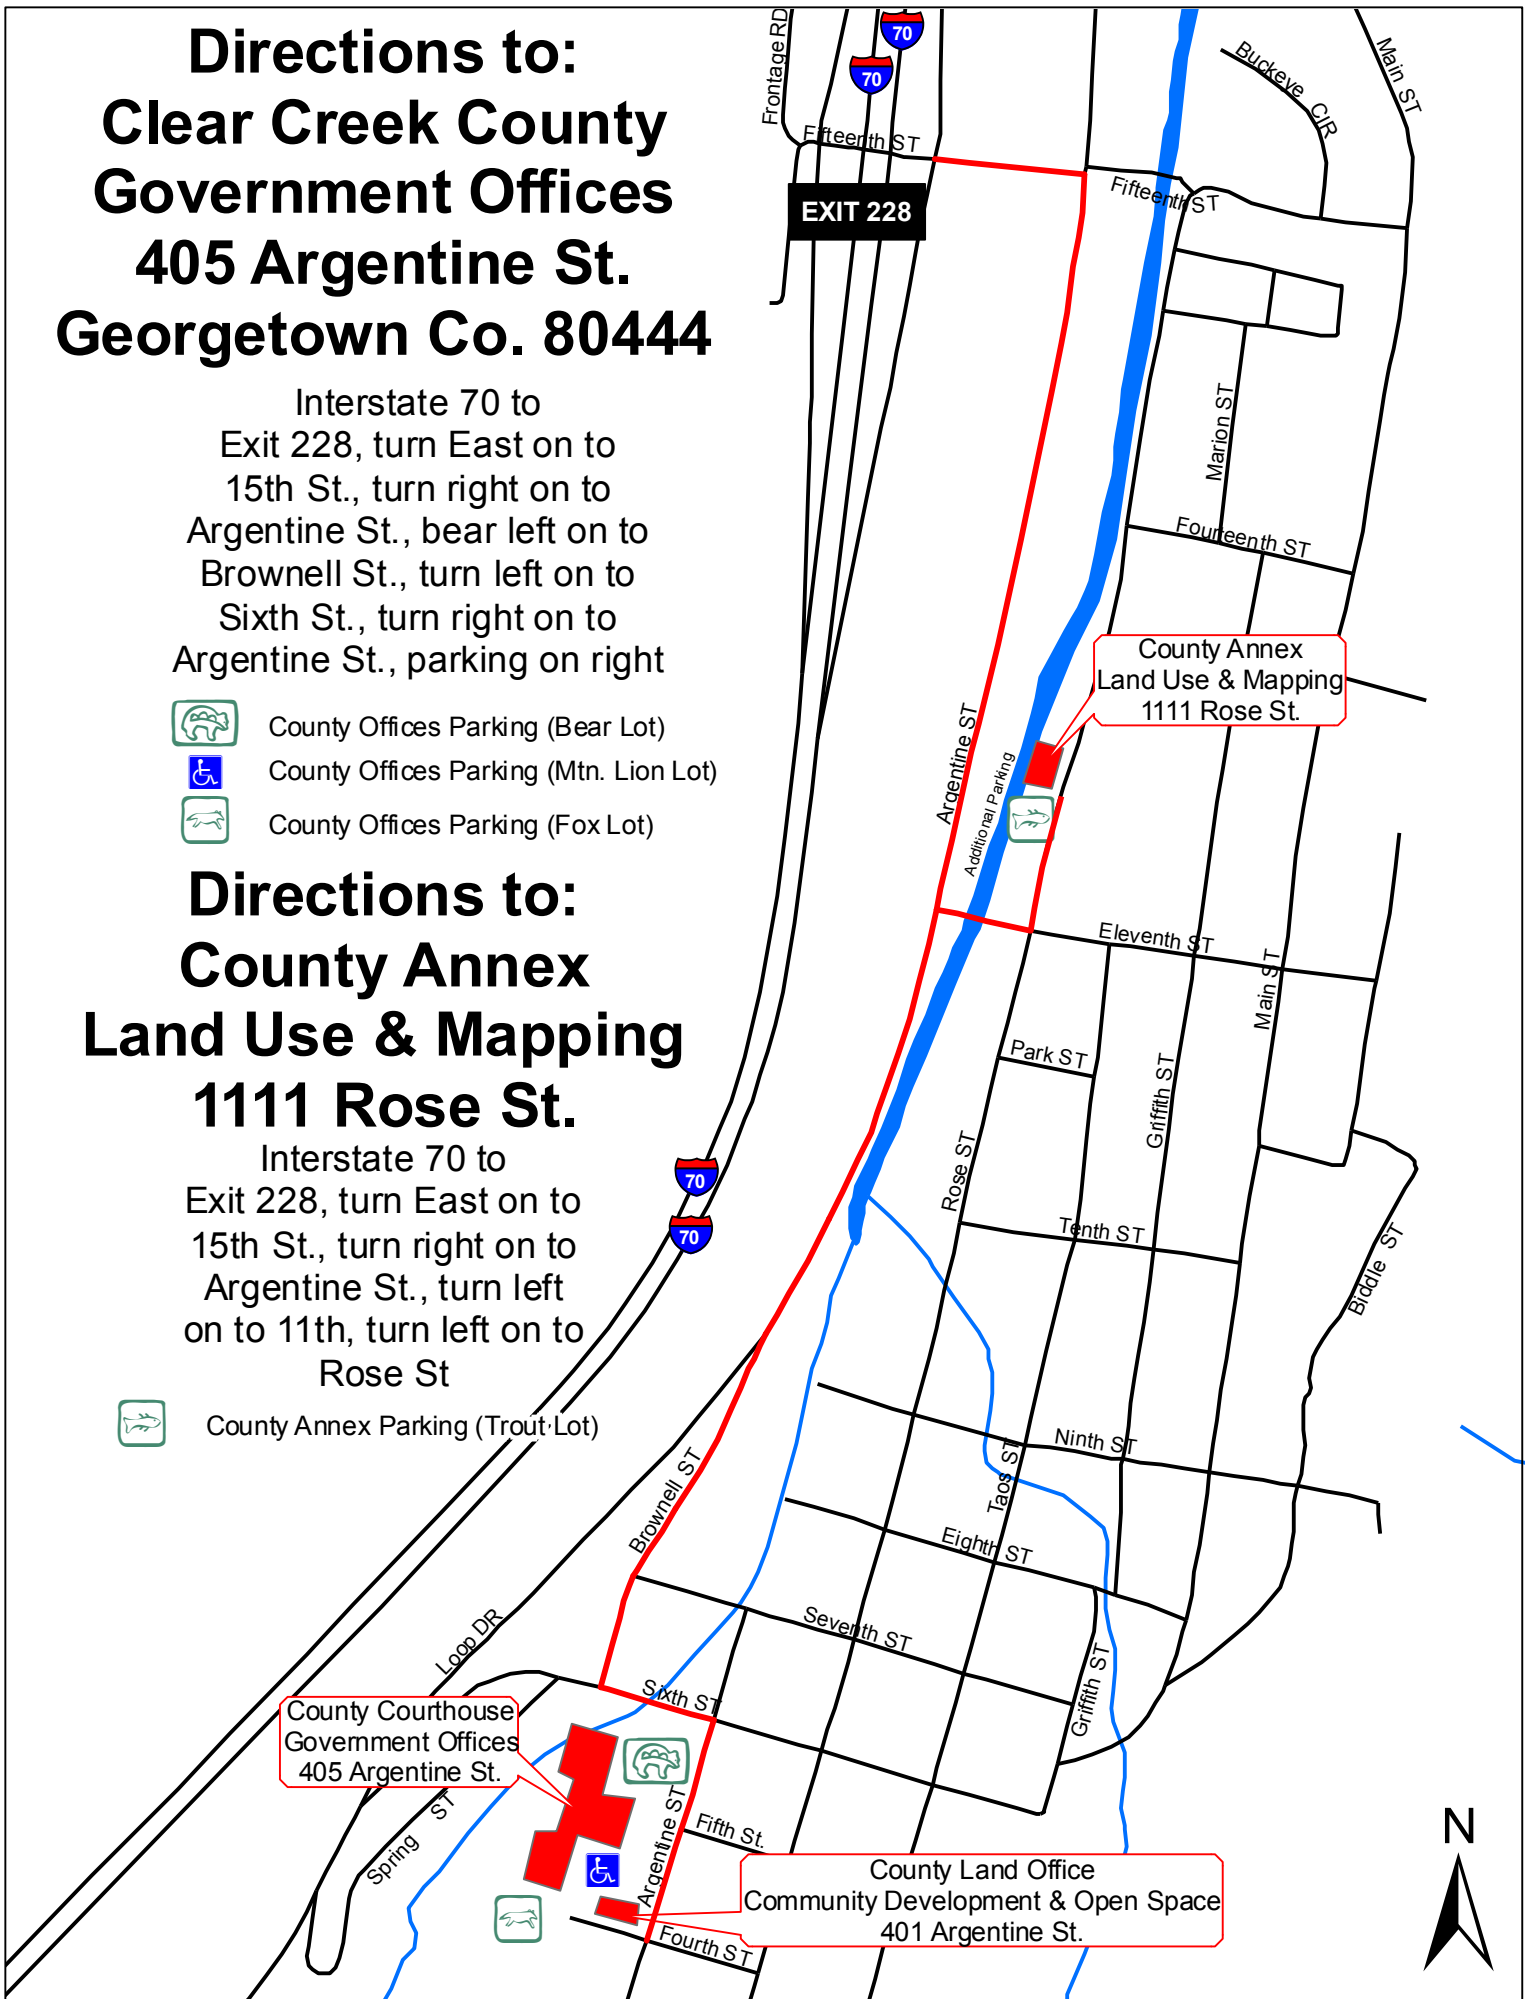

# Directions to: Clear Creek County Government Offices 405 Argentine St. Georgetown Co. 80444

Interstate 70 to  
Exit 228, turn East on to  
15th St., turn right on to  
Argentine St., bear left on to  
Brownell St., turn left on to  
Sixth St., turn right on to  
Argentine St., parking on right

County Offices Parking (Bear Lot)

County Offices Parking (Mtn. Lion Lot)

County Offices Parking (Fox Lot)

# Directions to: County Annex Land Use & Mapping 1111 Rose St.

Interstate 70 to  
Exit 228, turn East on to  
15th St., turn right on to  
Argentine St., turn left  
on to 11th, turn left on to  
Rose St

County Annex Parking (Trout Lot)

County Courthouse  
Government Offices  
405 Argentine St.

County Land Office  
Community Development & Open Space  
401 Argentine St.